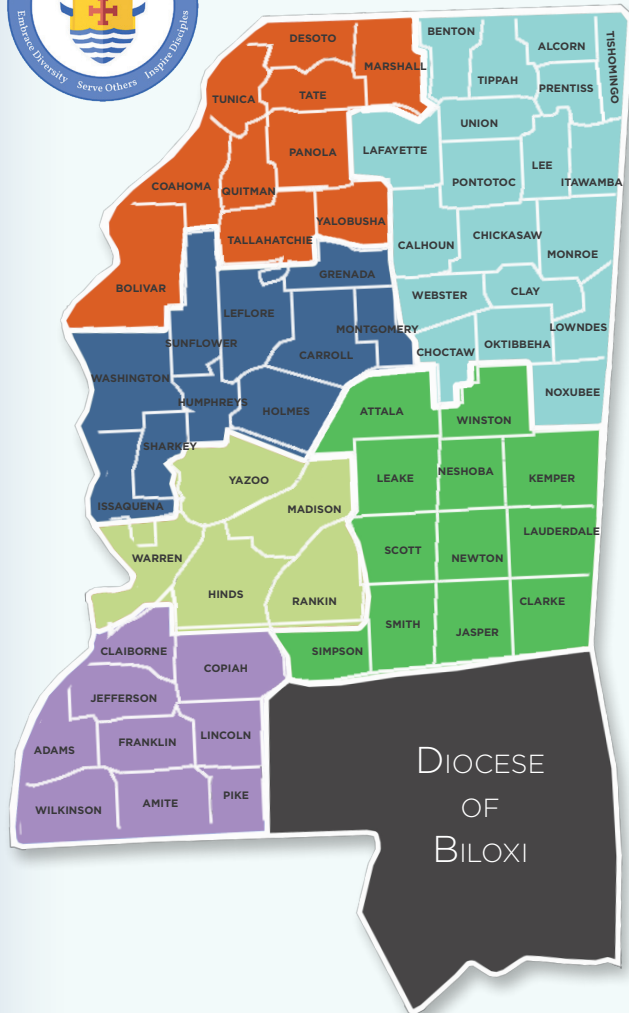

DIOCESAN DEANERY MAP

CATHOLIC DIOCESE of JACKSON

* Mission
** Chapel

DEANERY I

- HINDS**
CLINTON
Holy Savior
JACKSON
St. Peter Cathedral
Christ the King
Holy Family
Holy Ghost
St. Therese
St. Richard
RAYMOND
*Immaculate Conception
MADISON
CAMDEN
Sacred Heart
CANTON
Holy Child Jesus
Sacred Heart
GLUCKSTADT
St. Joseph
MADISON
St. Francis Assisi
RANKIN
FLOWOOD
St. Paul
PEARL
St. Jude
WARREN
VICKSBURG
St. Mary
St. Michael
St. Paul
YAZOO
YAZOO CITY
St. Mary

DEANERY III

- GRENADA**
GRENADA
St. Peter
LEFLORE
GREENWOOD
Immaculate Heart of Mary
St. Francis of Assisi
HOLMES
LEXINGTON
St. Thomas
HUMPHREYS
BELZONI
All Saints
MONTGOMERY
WINONA
*Sacred Heart
SHARKEY
ANGUILLA
*Our Mother of Mercy
SUNFLOWER
INDIANOLA
Immaculate Conception
St. Benedict the Moor
WASHINGTON
GREENVILLE
Sacred Heart
St. Joseph
LELAND
St. James
HOLLANDALE
*Immaculate Conception

DEANERY V

- ALCORN-CORINTH**
St. James the Less
CALHOUN-BRUCE
*St. Luke the Evangelist
CHICKASAW
HOUSTON
Immaculate Heart of Mary
OKOLONA
**St. Theresa
CLAY-WEST POINT
Immaculate Conception
ITAWAMBA
FULTON: *Christ the King
LAFAYETTE
OXFORD: St. John
LEE-TUPELO: St. James
SALTILLO
**St. Thomas Aquinas
LOWNDES
COLUMBUS: Annunciation
MONROE-ABERDEEN
St. Francis of Assisi
AMORY: St. Helen
NOXUBEE
MACON: *Corpus Christi
OKTIBBEHA
STARKVILLE
St. Joseph
PONTOTOC
PONTOTOC
St. Christopher
PRENTISS
BOONEVILLE
St. Francis of Assisi

DEANERY VI

- ATTALA**
KOSCIUSKO-St. Therese
JASPER-PAULDING
St. Michael
LAUDERDALE
MERIDIAN
St. Joseph, St. Patrick
LEAKE-CARTHAGE
St. Anne
NESHOBA
PHILADELPHIA
Holy Cross
Holy Rosary Indian
PEARL RIVER
*St. Therese
NEWTON- *St. Anne
CONEHATTA
*St. Catherine
SCOTT- FOREST
St. Michael
MORTON
*Centro San Martin
SIMPSON
MAGEE: St. Stephen
WINSTON-LOUISVILLE
Sacred Heart
TIPPAH
RIPLEY: St. Matthew
TISHOMINGO
IUKA: *St. Mary
UNION- NEW ALBANY
St. Francis of Assisi